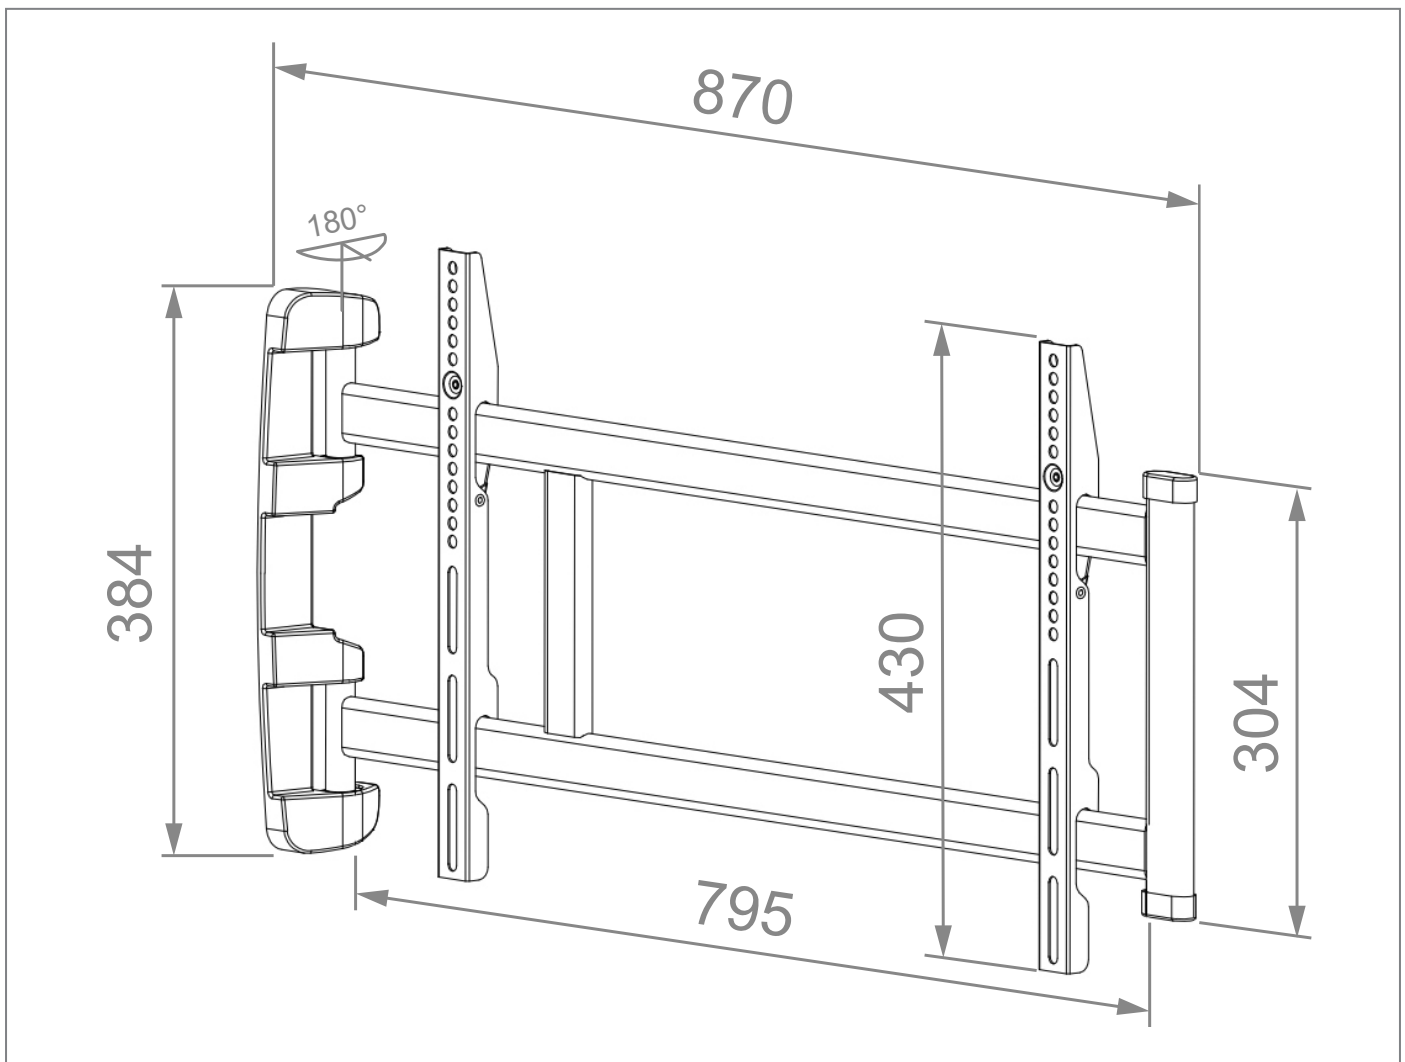

BL Swingmount L

Swivelling wall mount

Item no.: 2600

With the BL Swingmount L you can always turn the screen into the right position and thus into the optimal angle.

The swivelling wall mount is suitable for screens from 32 to 55" | 81 - 140 cm.

The VESA standard up to max. 600 x 400 mm is supported.

The installation direction is selectable (left or right).

The high quality wall mount supports a swivelling of 180°.

Due to its compact design and the continuous adjustment option, the BL Swingmount L adapts to every conceivable room concept.

You can always look at the same screen from the living room, dining room or balcony.

The surface of the wall mount is finished with an impact- and scratch-resistant powder coating in black.

The max. load is 40 kg.

BL Swingmount L

Swivelling wall mount

Item no.: 2600

- suitable for screens from 32 - 55" | 81 - 140 cm
- max. VESA 600 x 400 mm
- variable wall distance through swivel mechanism
- dimensions: width 870 x height 430 mm
- 180° swivelling
- installation direction selectable (left or right)
- 40 kg max. load
- impact- and scratch-resistant powder coating
- colour: black