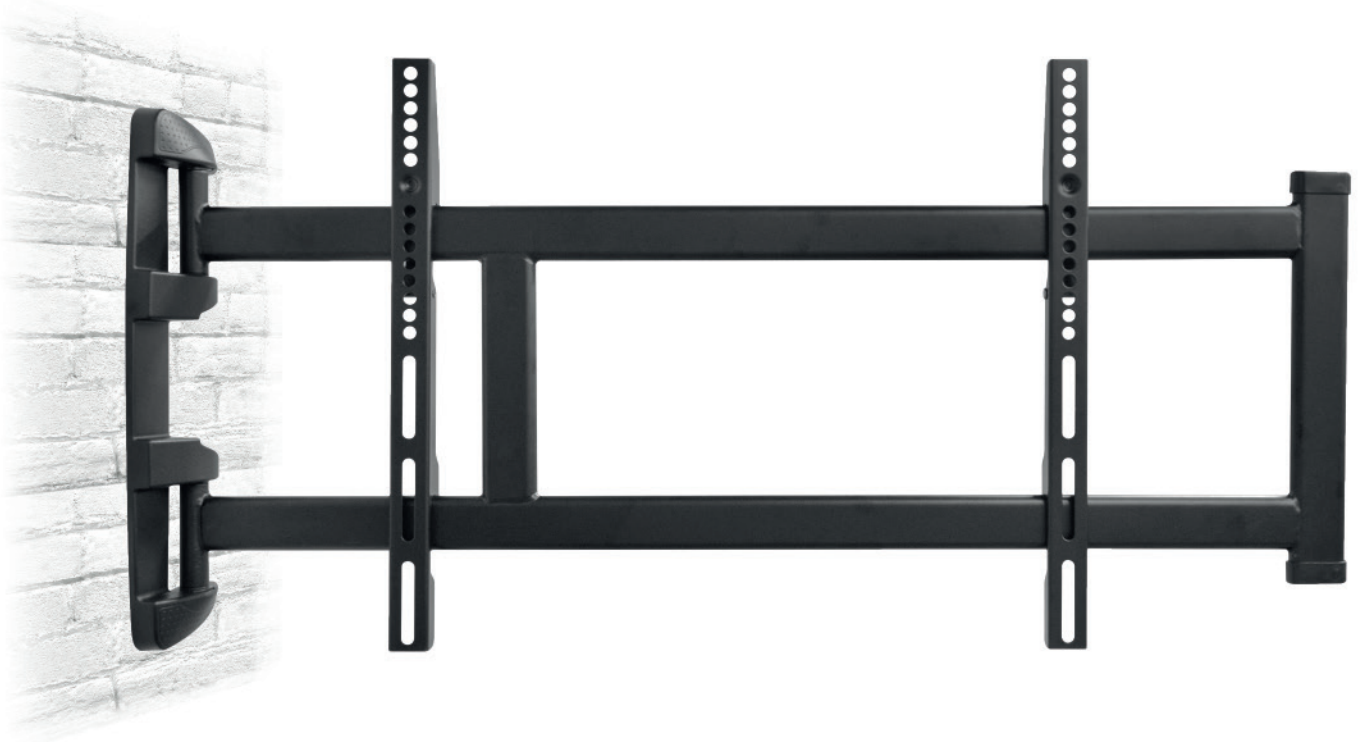

BL Swingmount L

Swivelling wall mount

Item no.: 2600

With the BL Swingmount L you can always turn the screen into the right position and thus into the optimal angle.

The swivelling wall mount is suitable for screens from 32 to 55" | 81 - 140 cm.

The VESA standard up to max. 600 x 400 mm is supported.

The installation direction is selectable (left or right).

The high quality wall mount supports a swivelling of 180°.

Due to its compact design and the continuous adjustment option, the BL Swingmount L adapts to every conceivable room concept.

You can always look at the same screen from the living room, dining room or balcony.

The surface of the wall mount is finished with an impact- and scratch-resistant powder coating in black.

The max. load is 40 kg.

BL Swingmount L

Swivelling wall mount

Item no.: 2600

- suitable for screens from 32 - 55" | 81 - 140 cm
- max. VESA 600 x 400 mm
- variable wall distance through swivel mechanism
- dimensions: width 870 x height 430 mm
- 180° swivelling
- installation direction selectable (left or right)
- 40 kg max. load
- impact- and scratch-resistant powder coating
- colour: black